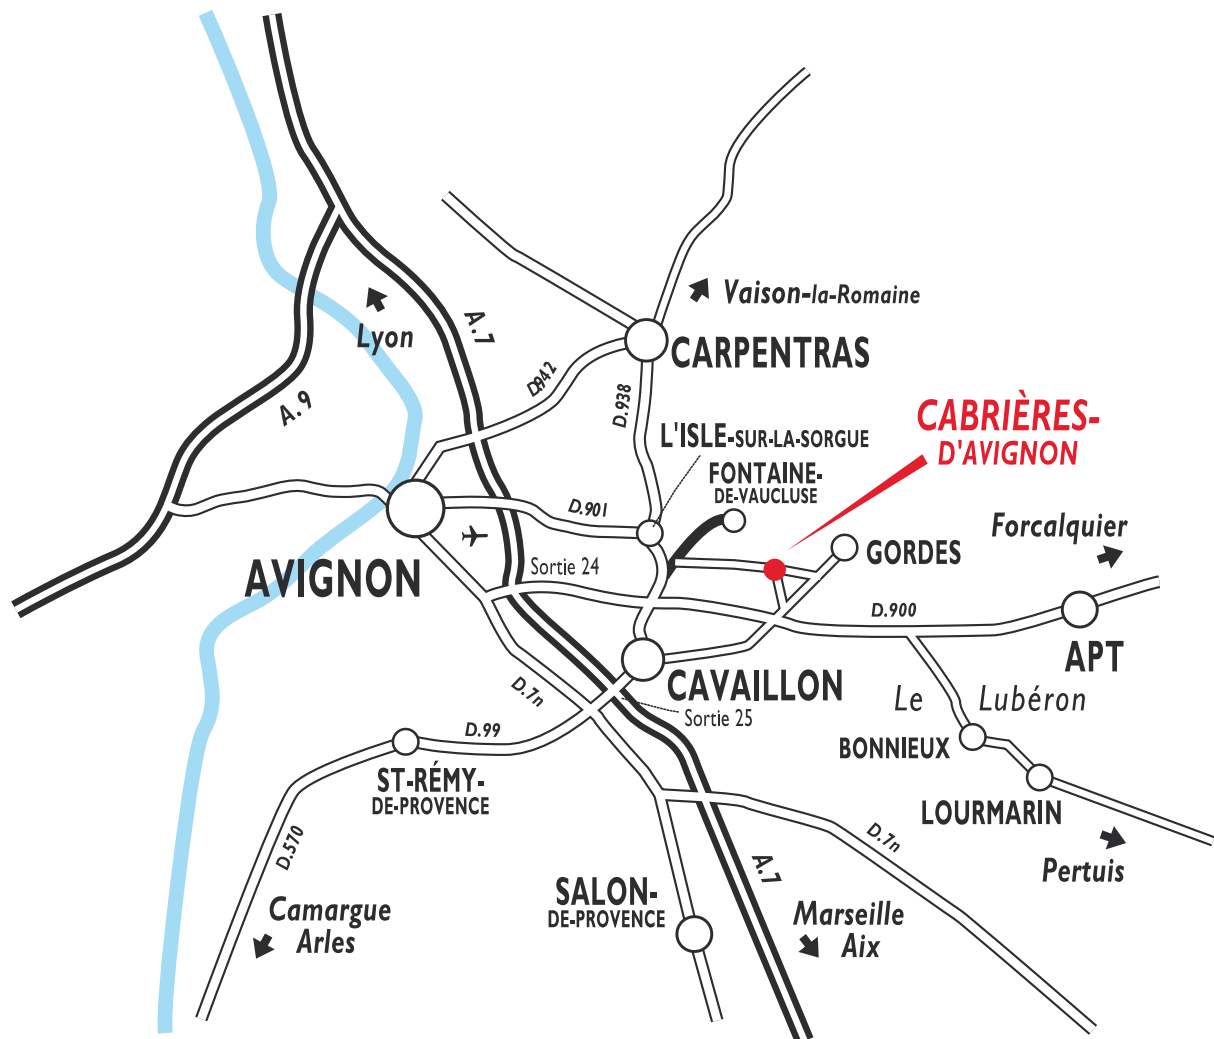

La Bastide de Voulonne – Penny et Julien Hemery

84220 Cabrières-d'Avignon – Gordes

Phone +33 (0)4 90 76 77 55 – Fax +33 (0)4 90 76 77 56

contact@bastide-voulonne.com

Motorway A7:

From the North - Exit 24/AVIGNON SUD

From the South - Exit 25/CAVAILLON

Follow signs for APT to COUSTELLET. At the Coustellet intersection, take route D2 towards Gordes. At the roundabout, continue on route D2 for approximately 1 km then turn right (after the white gates of "La Cigarette").

La Bastide de Voulonne stands 600 m farther on the left.

N 43,87325° / E 5,16510°

Transportation facilities:

20 km from Avignon airport

30 km from the Avignon TGV rail station

60 km from Marseille/Marignane airport